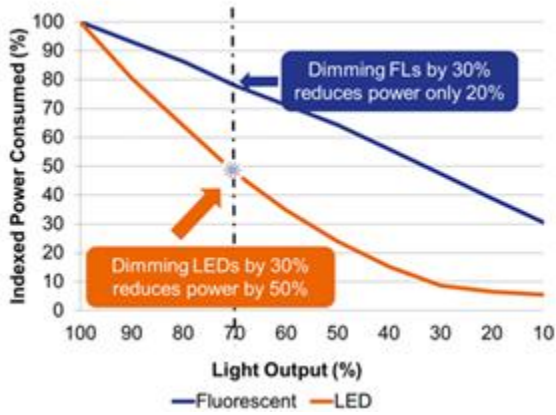

Intelligence can now shift to edge equipment or central servers everything in IP network. For major, it is still a concept, but our partnerships ensures that our customers enjoy their benefits.

- Because of the intelligent FTTO switch per workplace, a **central intelligence is not necessary anymore**
- For monitoring and central engaging, the network management software can be used based on SNMP3