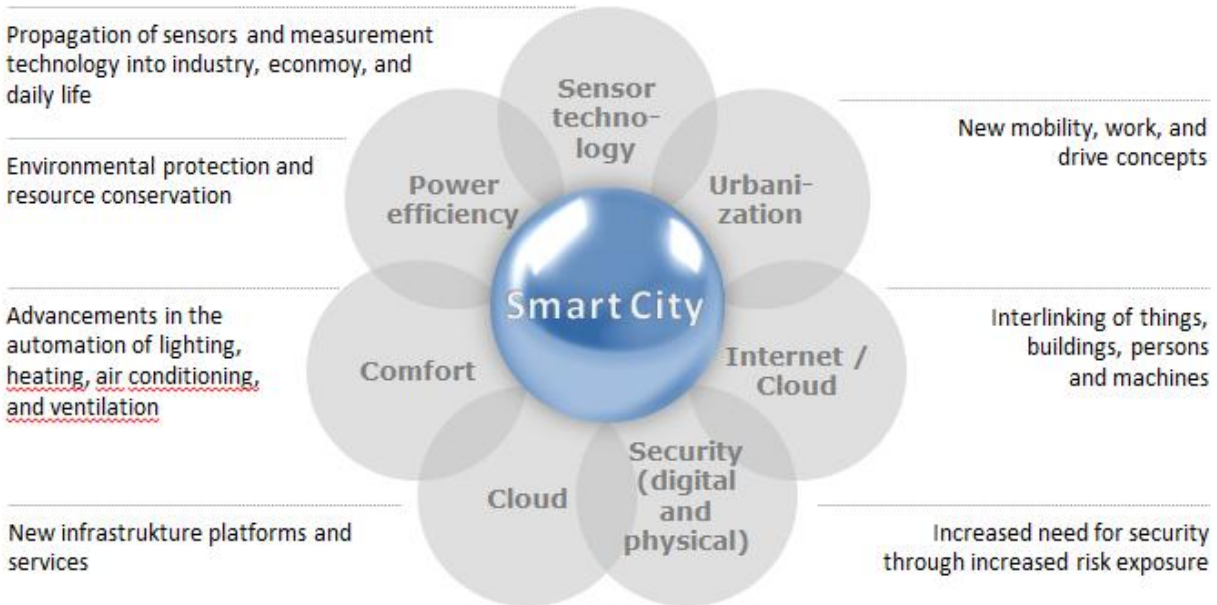

## Active networking

We provide host of next generation active networking solutions which will revolutionaries the building industry. The boundary between the IBM & IT is getting narrowed & are converging to next generation IOT based technologies.

Intelligence can now shift to edge equipment or central servers everything in IP network. For major, it is still a concept, but our partnerships ensures that our customers enjoy their benefits.

- Because of the intelligent FTTO switch per workplace, a **central intelligence is not necessary anymore**
- For monitoring and central engaging, the network management software can be used based on SNMP3

*Smart city is a future city model that enhances urban lifestyle, brings systemization of city management resulting in city value enhancement. It is based on digital technology embedded across all city functions and controlled by a central city control center.*

*A smart city uses various technology such as Internet of Things (IoT) that can help address many of the most pressing problems facing towns and cities today, from congestion, pollution, energy use to public safety.*