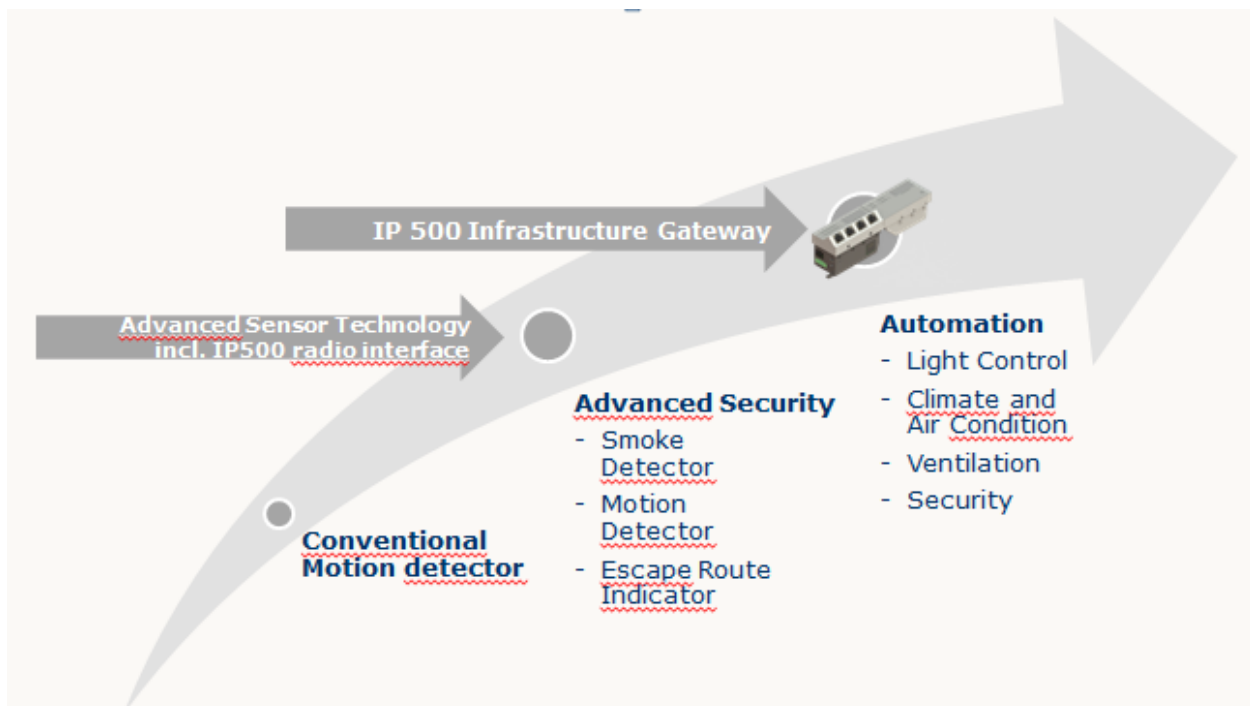

## Active networking

We provide host of next generation active networking solutions which will revolutionaries the building industry. The boundary between the IBM & IT is getting narrowed & are converging to next generation IOT based technologies.

Intelligence can now shift to edge equipment or central servers everything in IP network. For major, it is still a concept, but our partnerships ensures that our customers enjoy their benefits.

- Because of the intelligent FTTO switch per workplace, a **central intelligence is not necessary anymore**
- For monitoring and central engaging, the network management software can be used based on SNMP3

*Smart city is a future city model that enhances urban lifestyle, brings systemization of city management resulting in city value enhancement. It is based on digital technology embedded across all city functions and controlled by a central city control center.*

*A smart city uses various technology such as Internet of Things (IoT) that can help address many of the most pressing problems facing towns and cities today, from congestion, pollution, energy use to public safety.*