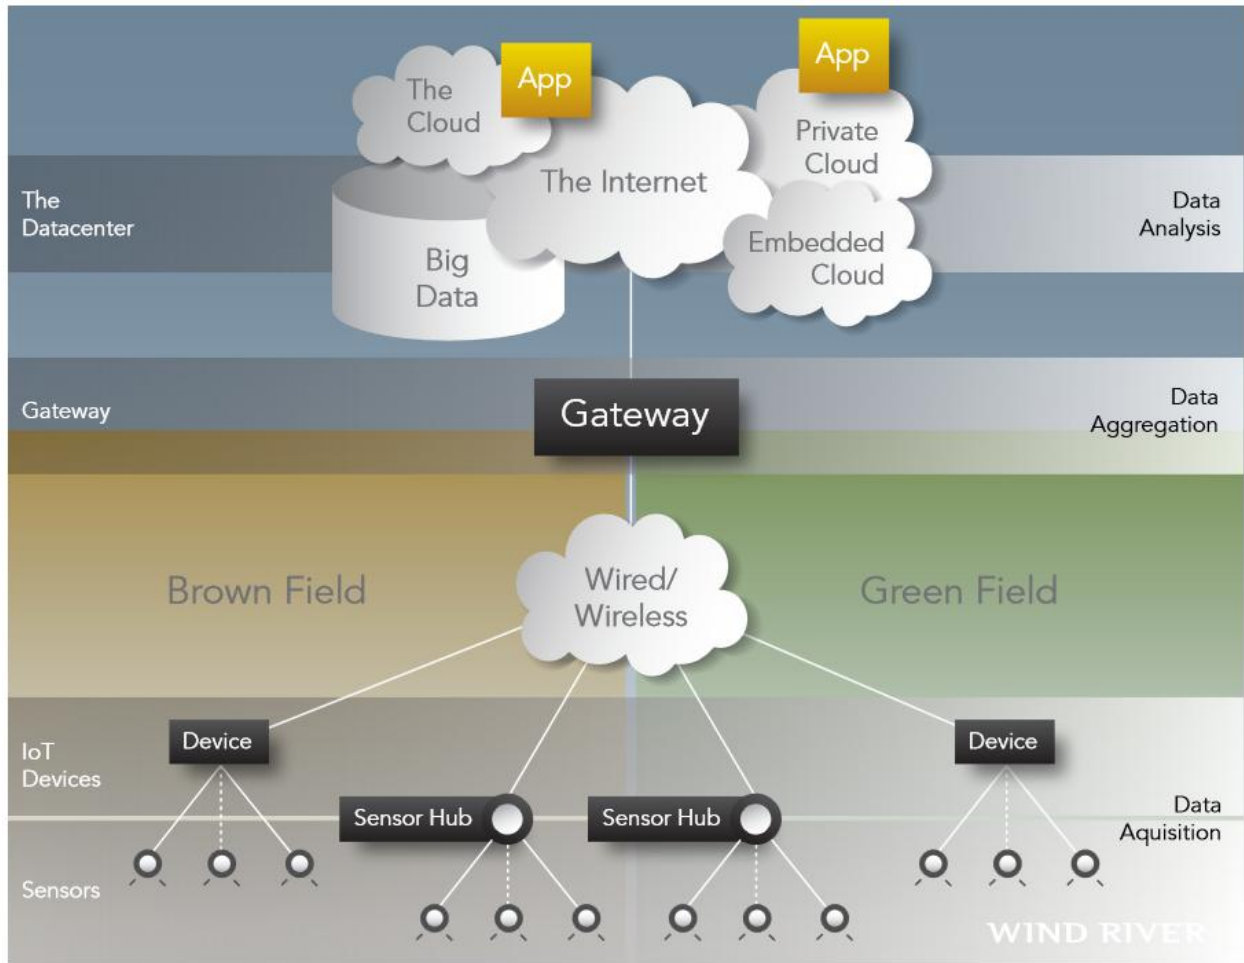

## Active networking

We provide host of next generation active networking solutions which will revolutionaries the building industry. The boundary between the IBM & IT is getting narrowed & are converging to next generation IOT based technologies.

Intelligence can now shift to edge equipment or central servers everything in IP network. For major, it is still a concept, but our partnerships ensures that our customers enjoy their benefits.

- Because of the intelligent FTTO switch per workplace, a **central intelligence is not necessary anymore**
- For monitoring and central engaging, the network management software can be used based on SNMP3

*Smart city is a future city model that enhances urban lifestyle, brings systemization of city management resulting in city value enhancement. It is based on digital technology embedded across all city functions and controlled by a central city control center.*

*A smart city uses various technology such as Internet of Things (IoT) that can help address many of the most pressing problems facing towns and cities today, from congestion, pollution, energy use to public safety.*