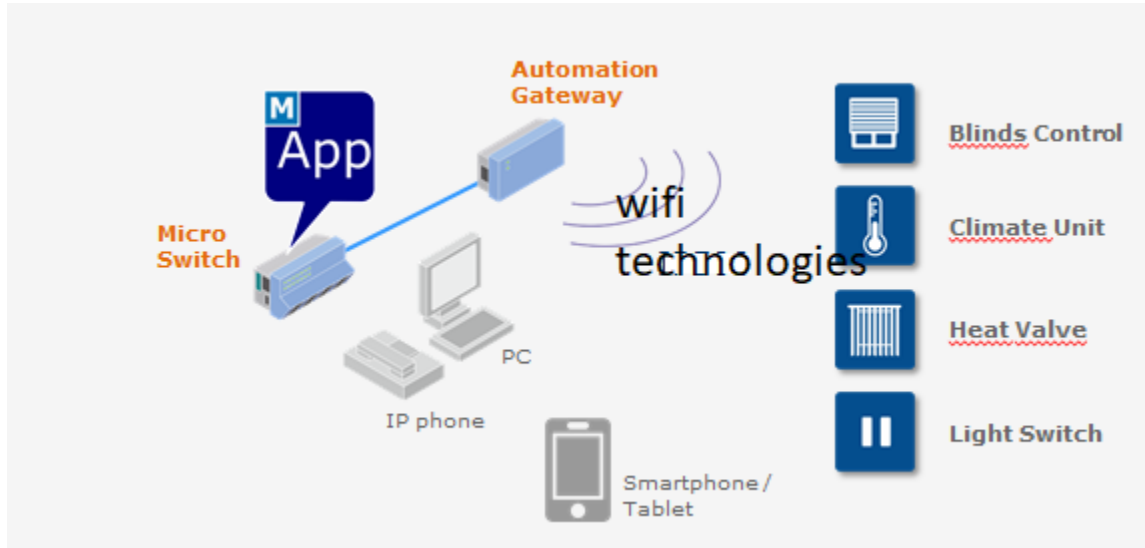

## Active networking

We provide host of next generation active networking solutions which will revolutionaries the building industry. The boundary between the IBM & IT is getting narrowed & are converging to next generation IOT based technologies.

Intelligence can now shift to edge equipment or central servers everything in IP network. For major, it is still a concept, but our partnerships ensures that our customers enjoy their benefits.

- Because of the intelligent FTTO switch per workplace, a **central intelligence is not necessary anymore**
- For monitoring and central engaging, the network management software can be used based on SNMP3

*Smart city is a future city model that enhances urban lifestyle, brings systemization of city management resulting in city value enhancement. It is based on digital technology embedded across all city functions and controlled by a central city control center.*