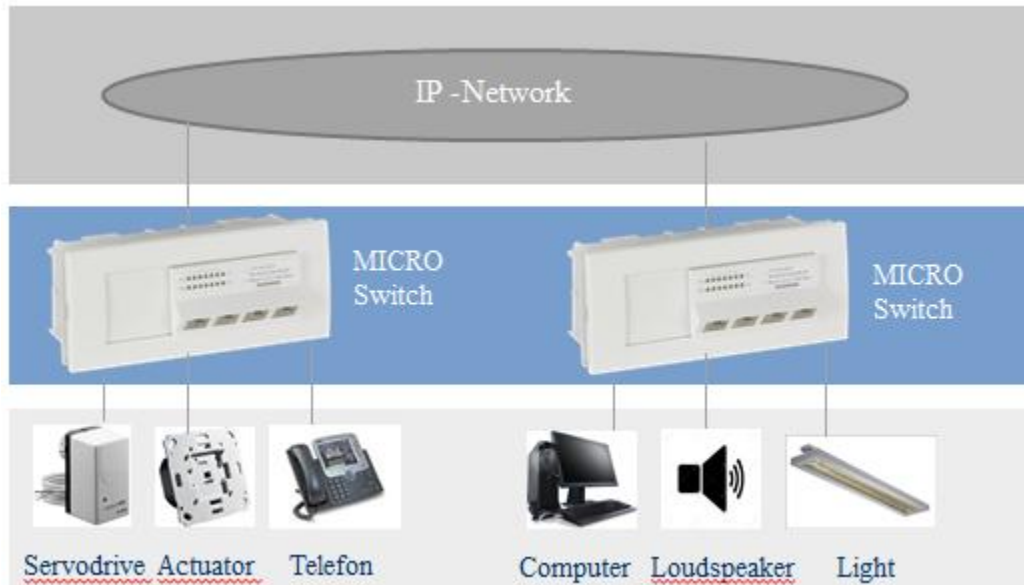

Intelligence can now shift to edge equipment or central servers everything in IP network. For major, it is still a concept, but our partnerships ensures that our customers enjoy their benefits.

- Because of the intelligent FTTO switch per workplace, a **central intelligence is not necessary anymore**
- For monitoring and central engaging, the network management software can be used based on SNMP3

*Smart city is a future city model that enhances urban lifestyle, brings systemization of city management resulting in city value enhancement. It is based on digital technology embedded across all city functions and controlled by a central city control center.*